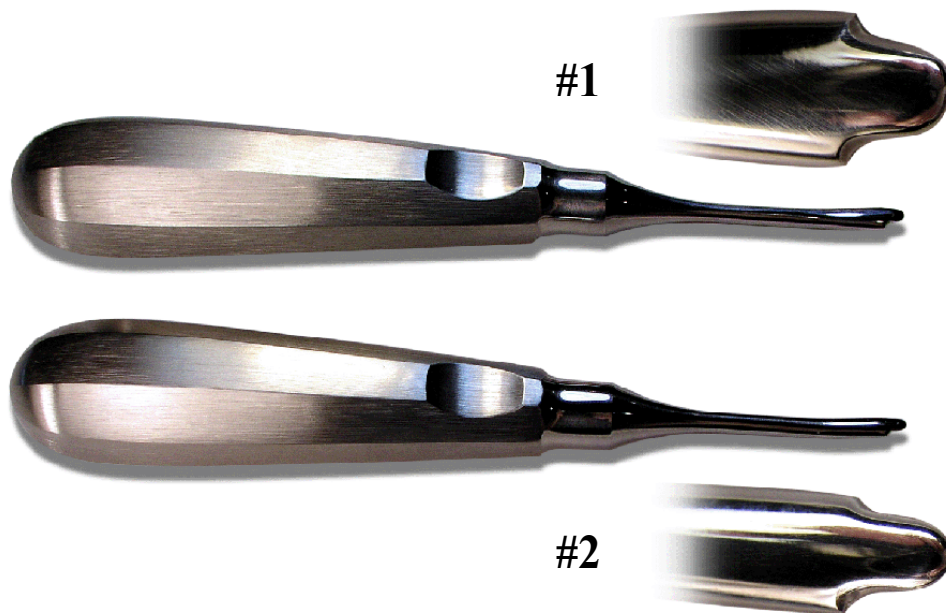

New From Alveologro

ELE-TOMES

Ele-Tomes are a unique combination of a periotome and a luxating elevator. The “dimple” above the body of the instrument allows for firm, stable access to the periodontal ligament (PDL) without slipping. Once the PDL is engaged, the body of the Ele-Tome begins to spread the PDL, just like a conventional periotome but without the risk of damage or breakage of the instrument head. The body of the Ele-Tome can now be used like a traditional elevator with luxating force.

#917	Ele-Tome #1	3.0mm blade / 2.3mm tip	\$49.50
#918	Ele-Tome #2	5.0mm blade / 3.0mm tip	\$49.50
#919	Ele-Tome Set	(Both #1 and #2)	\$89.95

The periotome action combined with the strength of the elevator tip of the Ele-Tome allows for less damage to the socket walls and a more atraumatic extraction.